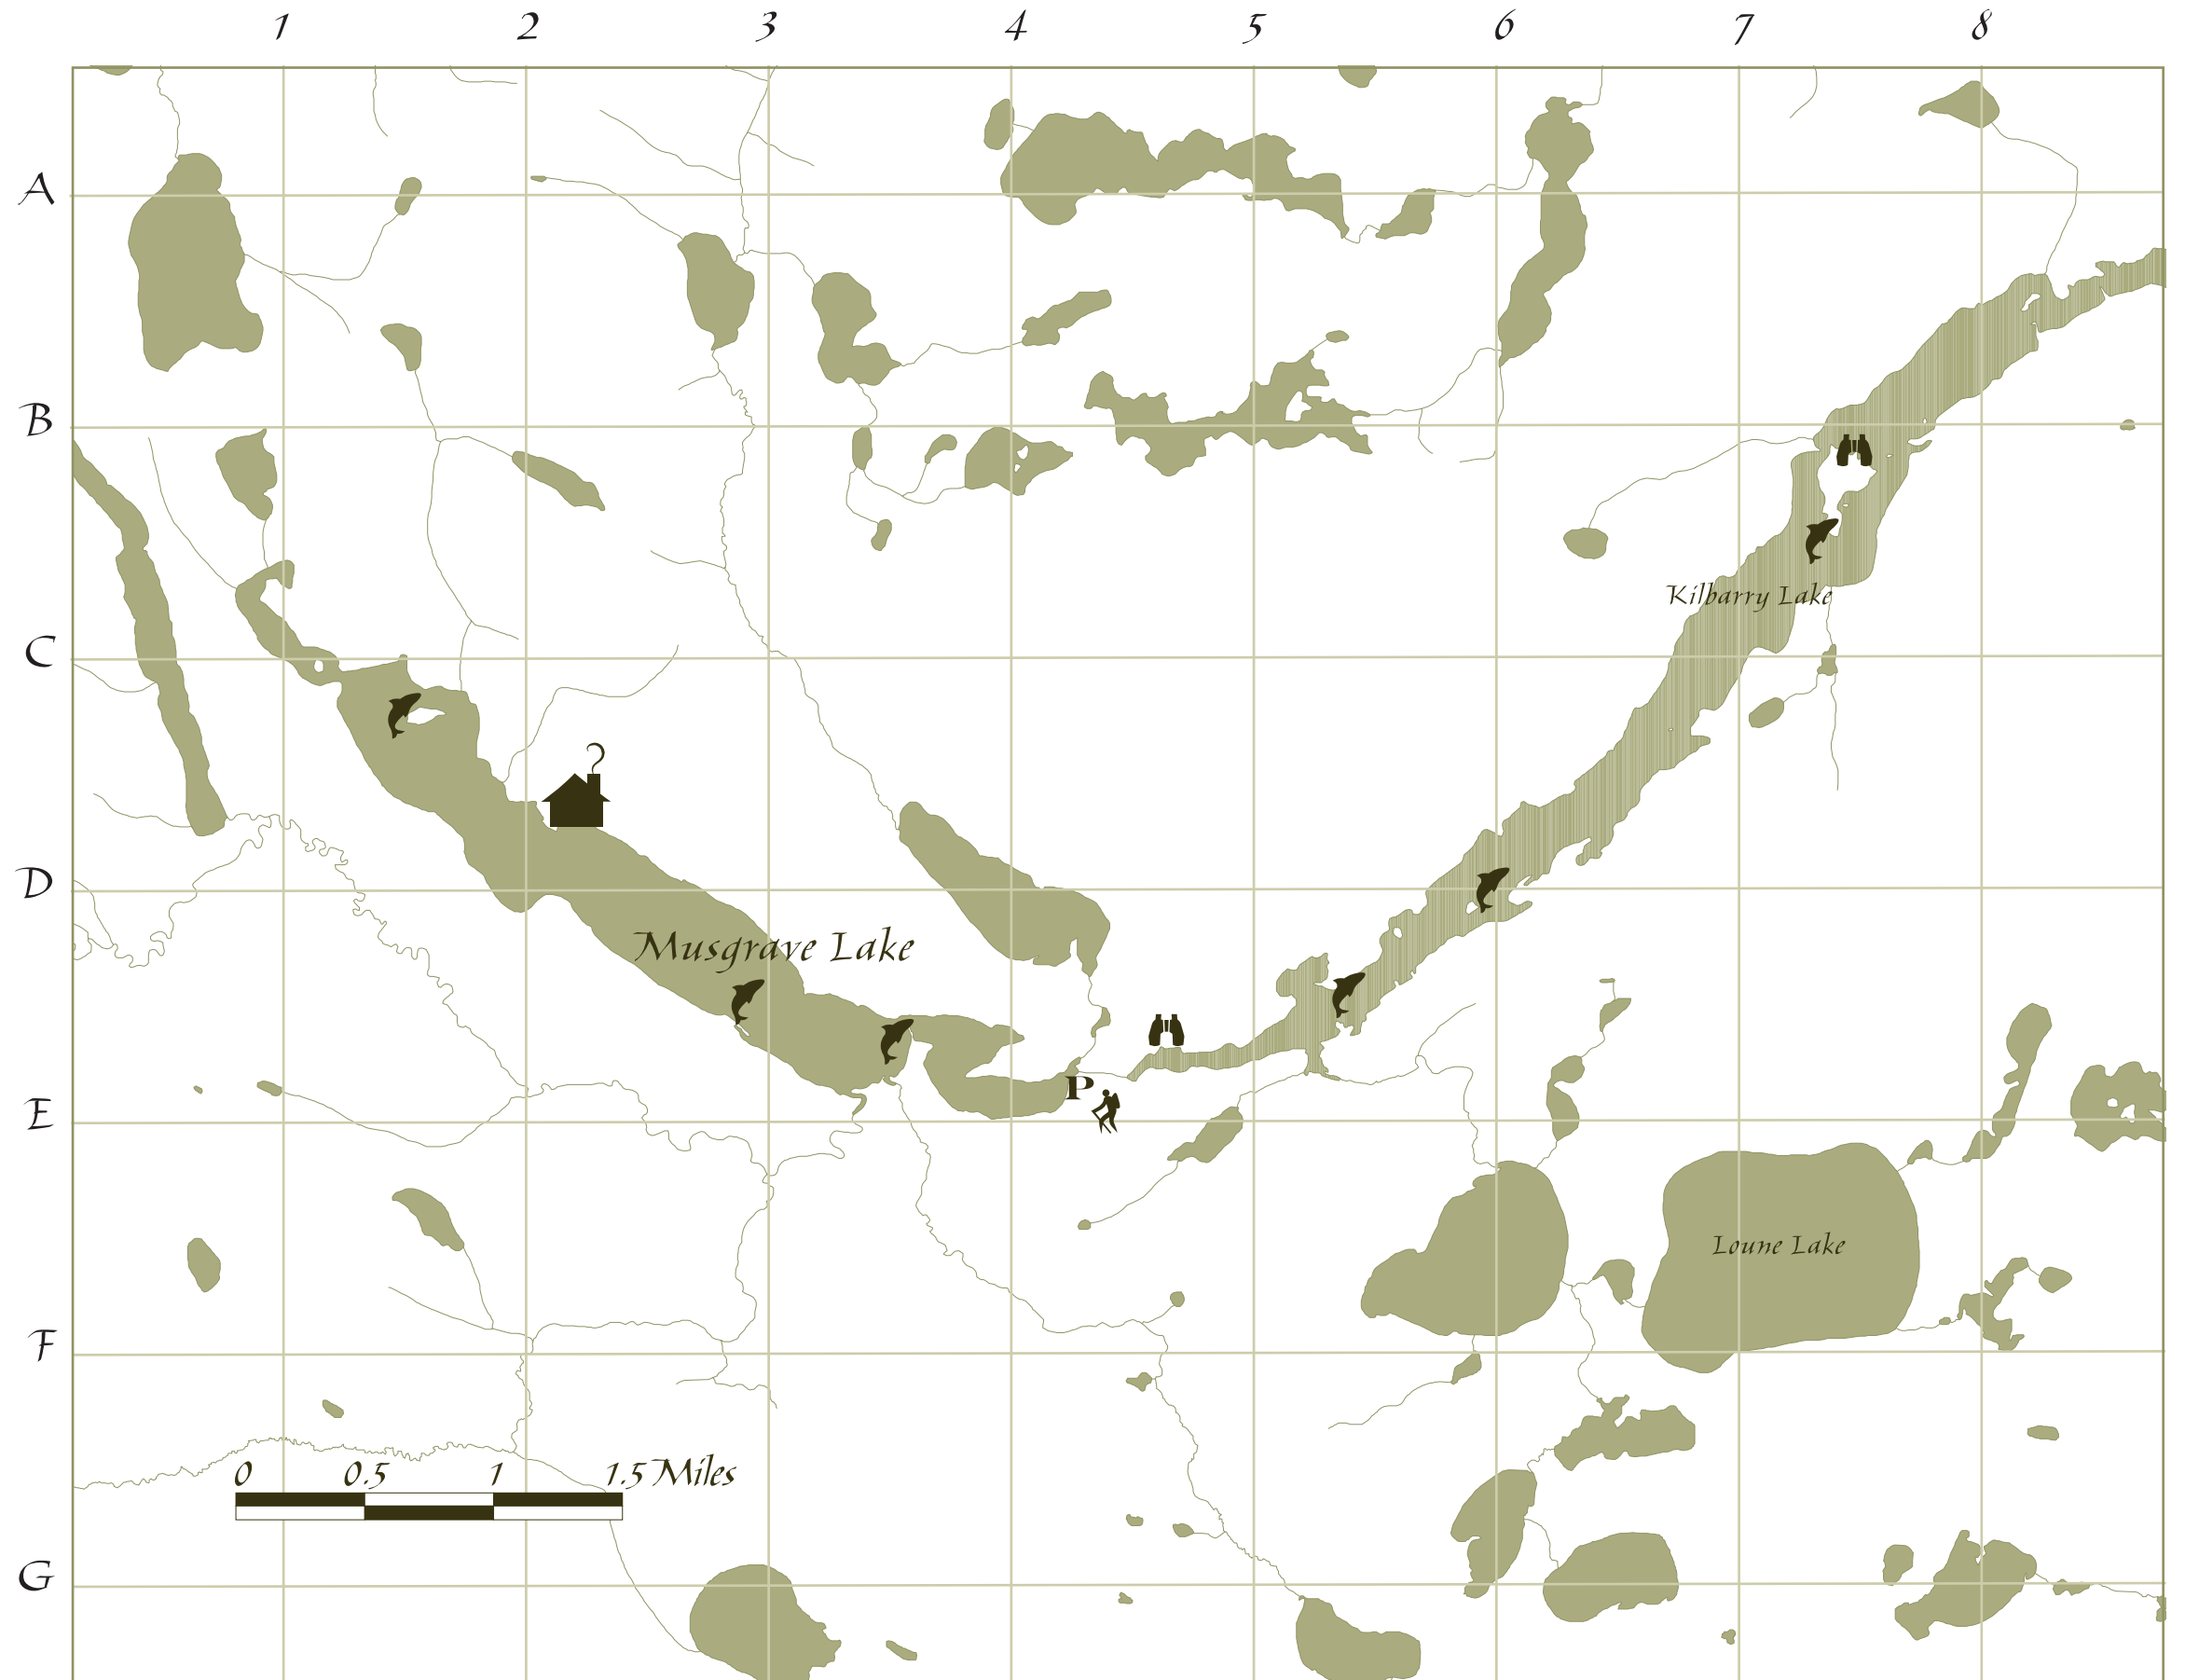

MUSGRAVE LAKE

LEGEND

 Landing Strip	 American Plan Lodge
 Canoeing	 Housekeeping Camp
 Kayaking	 Outpost
 Hiking	 Portage
 Outlook	 Fishing Spot
	 Shore Lunch Site

Phone: 1-888-465-3474

Visit us online at: www.wildernessnorth.com